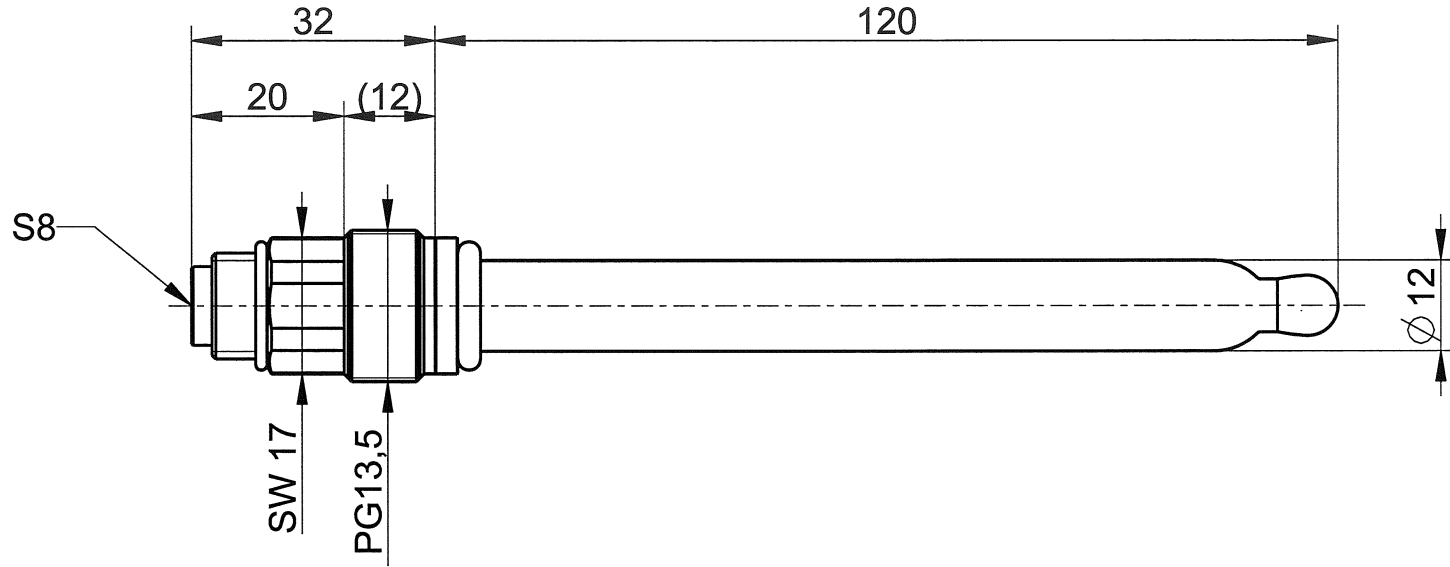

Modell Nr.	238643	Änd. Nr.	
Modell Rev.	06-4-Freigegeben	Änd. Datum	
Objekttyp	ASSEM	Name	
Zeich. Rev.	00-5-Released		

Information in this document is valid only for the revision indicated and may be subject to change without notice!

Dimensions without tolerances are for information pupose only!

<h1>EasyFerm Plus 120</h1>	Mass		 [mm]	Scale	1/1
	Material			Size	A4
	Drawn	M.Miclaus	2014-04-07	Sheet	1/1
	Checked	<i>[Signature]</i>	2605.19	Rev.	00
		Hamilton Bonaduz AG Via Crusch 8 CH-7402 Bonaduz		<h2>SZC238643</h2>	